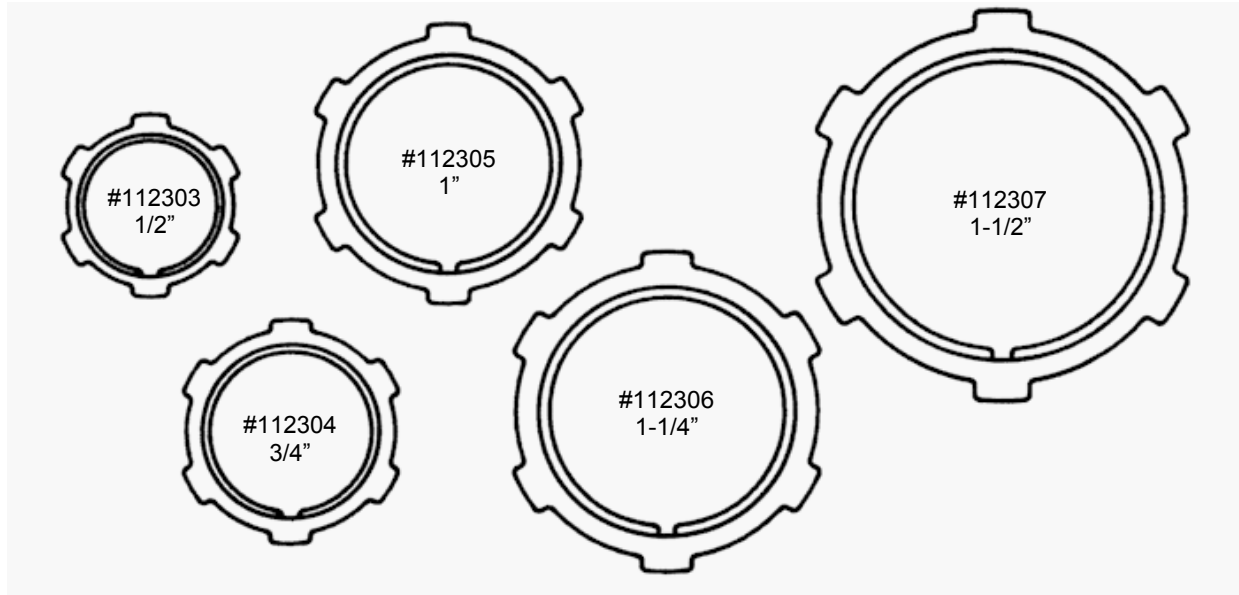

CONDUIT LOCK NUTS

Big Savings! Direct from Manufacturer...

NEW

"Double-Bite" Design
Requires No Orientation
Ideal For Automatic Assembly

PIPE PLUGS

All illustrations shown approximate actual size

www.dynacast-ip.com