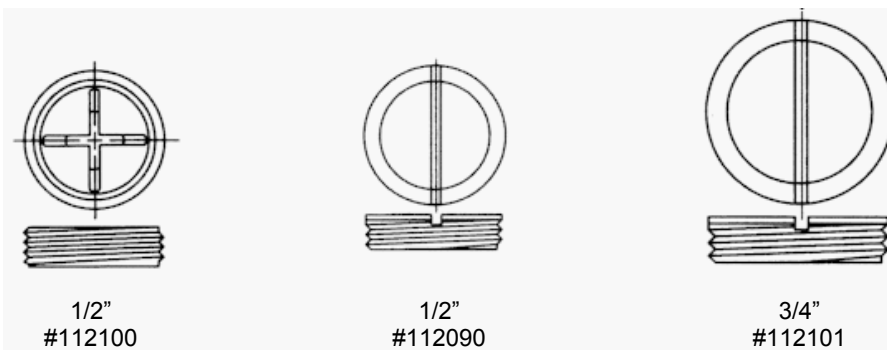

CONDUIT LOCK NUTS

Big Savings! Direct from Manufacturer...

NEW

"Double-Bite" Design
Requires No Orientation
Ideal For Automatic Assembly

PIPE PLUGS

All illustrations shown approximate actual size

www.dynacast-ip.com